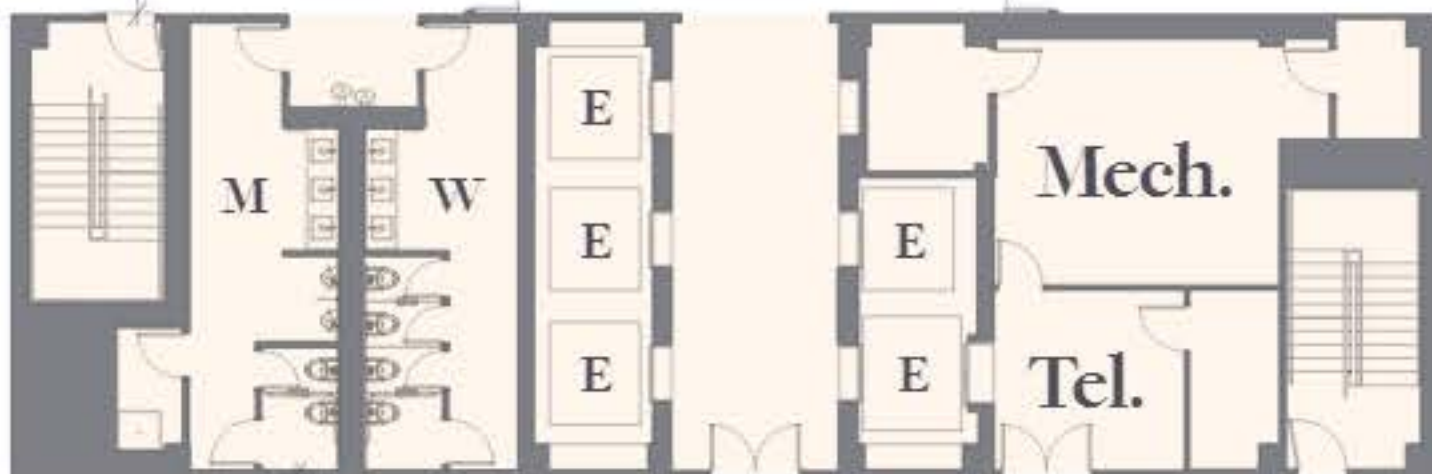

2150
Penn Ave

2100
Penn Ave

30'

38' - 6"

Lobby Below

Internal Stair
Location

Internal Stair
Location

36' - 6"